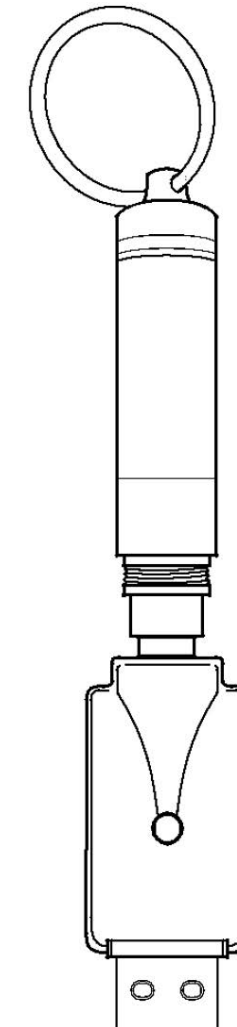

AirVape OM

HOW TO USE:

- Turn the unit on/off by clicking the button located at the top of the vaporizer (opposite end of the mouthpiece) 5 times.
- Change the voltage with 2 clicks of the same button. A red light indicates the highest voltage (4.0v), blue indicates medium voltage (3.2v), and white indicates the lowest voltage (2.4v).
- The Air Vape OM comes with dual quartz coil atomizer that you may use to vaporize concentrates.
- Press and hold the button located at the opposite end of the mouthpiece to activate the device and inhale.

Warning : This vaporizer is NOT INTENDED FOR USE OF ELIQUID/EJUICE.

POWERING ON

Press down on the cap 5 times as shown below.

INSTALLING CARTRIDGE

Use caps to cover any kind of universal prefill ed cartridges..

CHARGING DEVICE

To charge the unit, unscrew the cap and cartridge, then screw in the charger that comes in the box.

EST. 2016

CANATURA

HEMP  LIFE

Canatura - Online store with the best
hemp products for your health