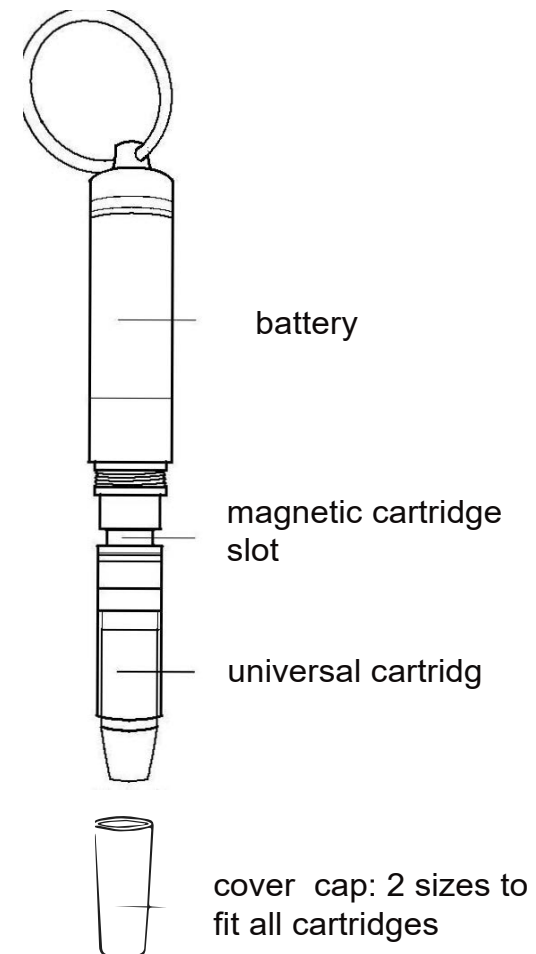

AirVape OM

HOW TO USE:

- Turn the unit on/off by clicking the button located at the top of the vaporizer (opposite end of the mouthpiece) 5 times.
- Change the voltage with 2 clicks of the same button. A red light indicates the highest voltage (4.0v), blue indicates medium voltage (3.2v), and white indicates the lowest voltage (2.4v).
- The Air Vape OM comes with dual quartz coil atomizer that you may use to vaporize concentrates.
- Press and hold the button located at the opposite end of the mouthpiece to activate the device and inhale.

Warning : This vaporizer is NOT INTENDED FOR USE OF ELIQUID/EJUICE.

POWERING ON

Press down on the cap 5 times as shown below.

INSTALLING CARTRIDGE

Use caps to cover any kind of universal prefill ed cartridges..