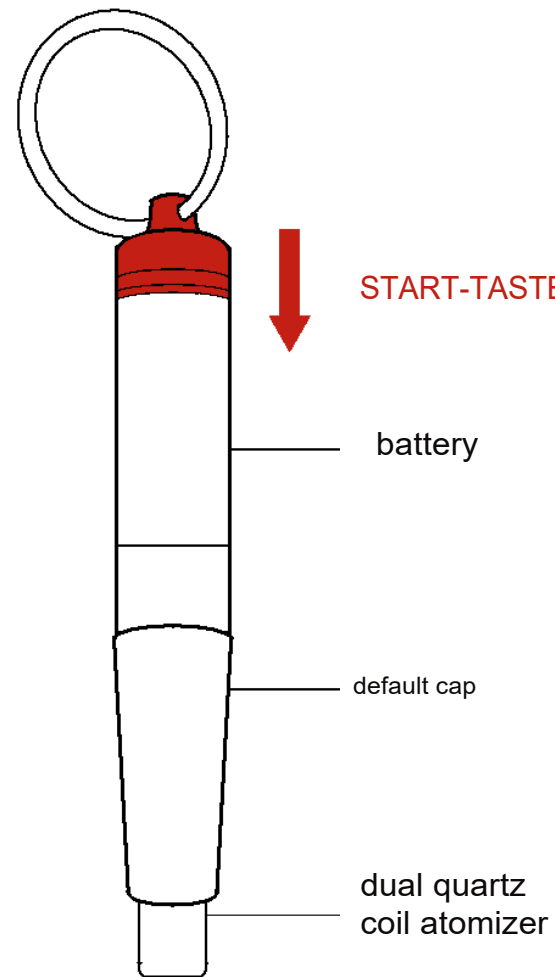

AirVape OM

HOW TO USE:

- Turn the unit on/off by clicking the button located at the top of the vaporizer (opposite end of the mouthpiece) 5 times.
- Change the voltage with 2 clicks of the same button. A red light indicates the highest voltage (4.0v), blue indicates medium voltage (3.2v), and white indicates the lowest voltage (2.4v).
- The Air Vape OM comes with dual quartz coil atomizer that you may use to vaporize concentrates.
- Press and hold the button located at the opposite end of the mouthpiece to activate the device and inhale.

Warning : This vaporizer is NOT INTENDED FOR USE OF ELIQUID/EJUICE.

POWERING ON

Press down on the cap 5 times as shown below.

INSTALLING CARTRIDGE

Use caps to cover any kind of universal prefill ed cartridges..